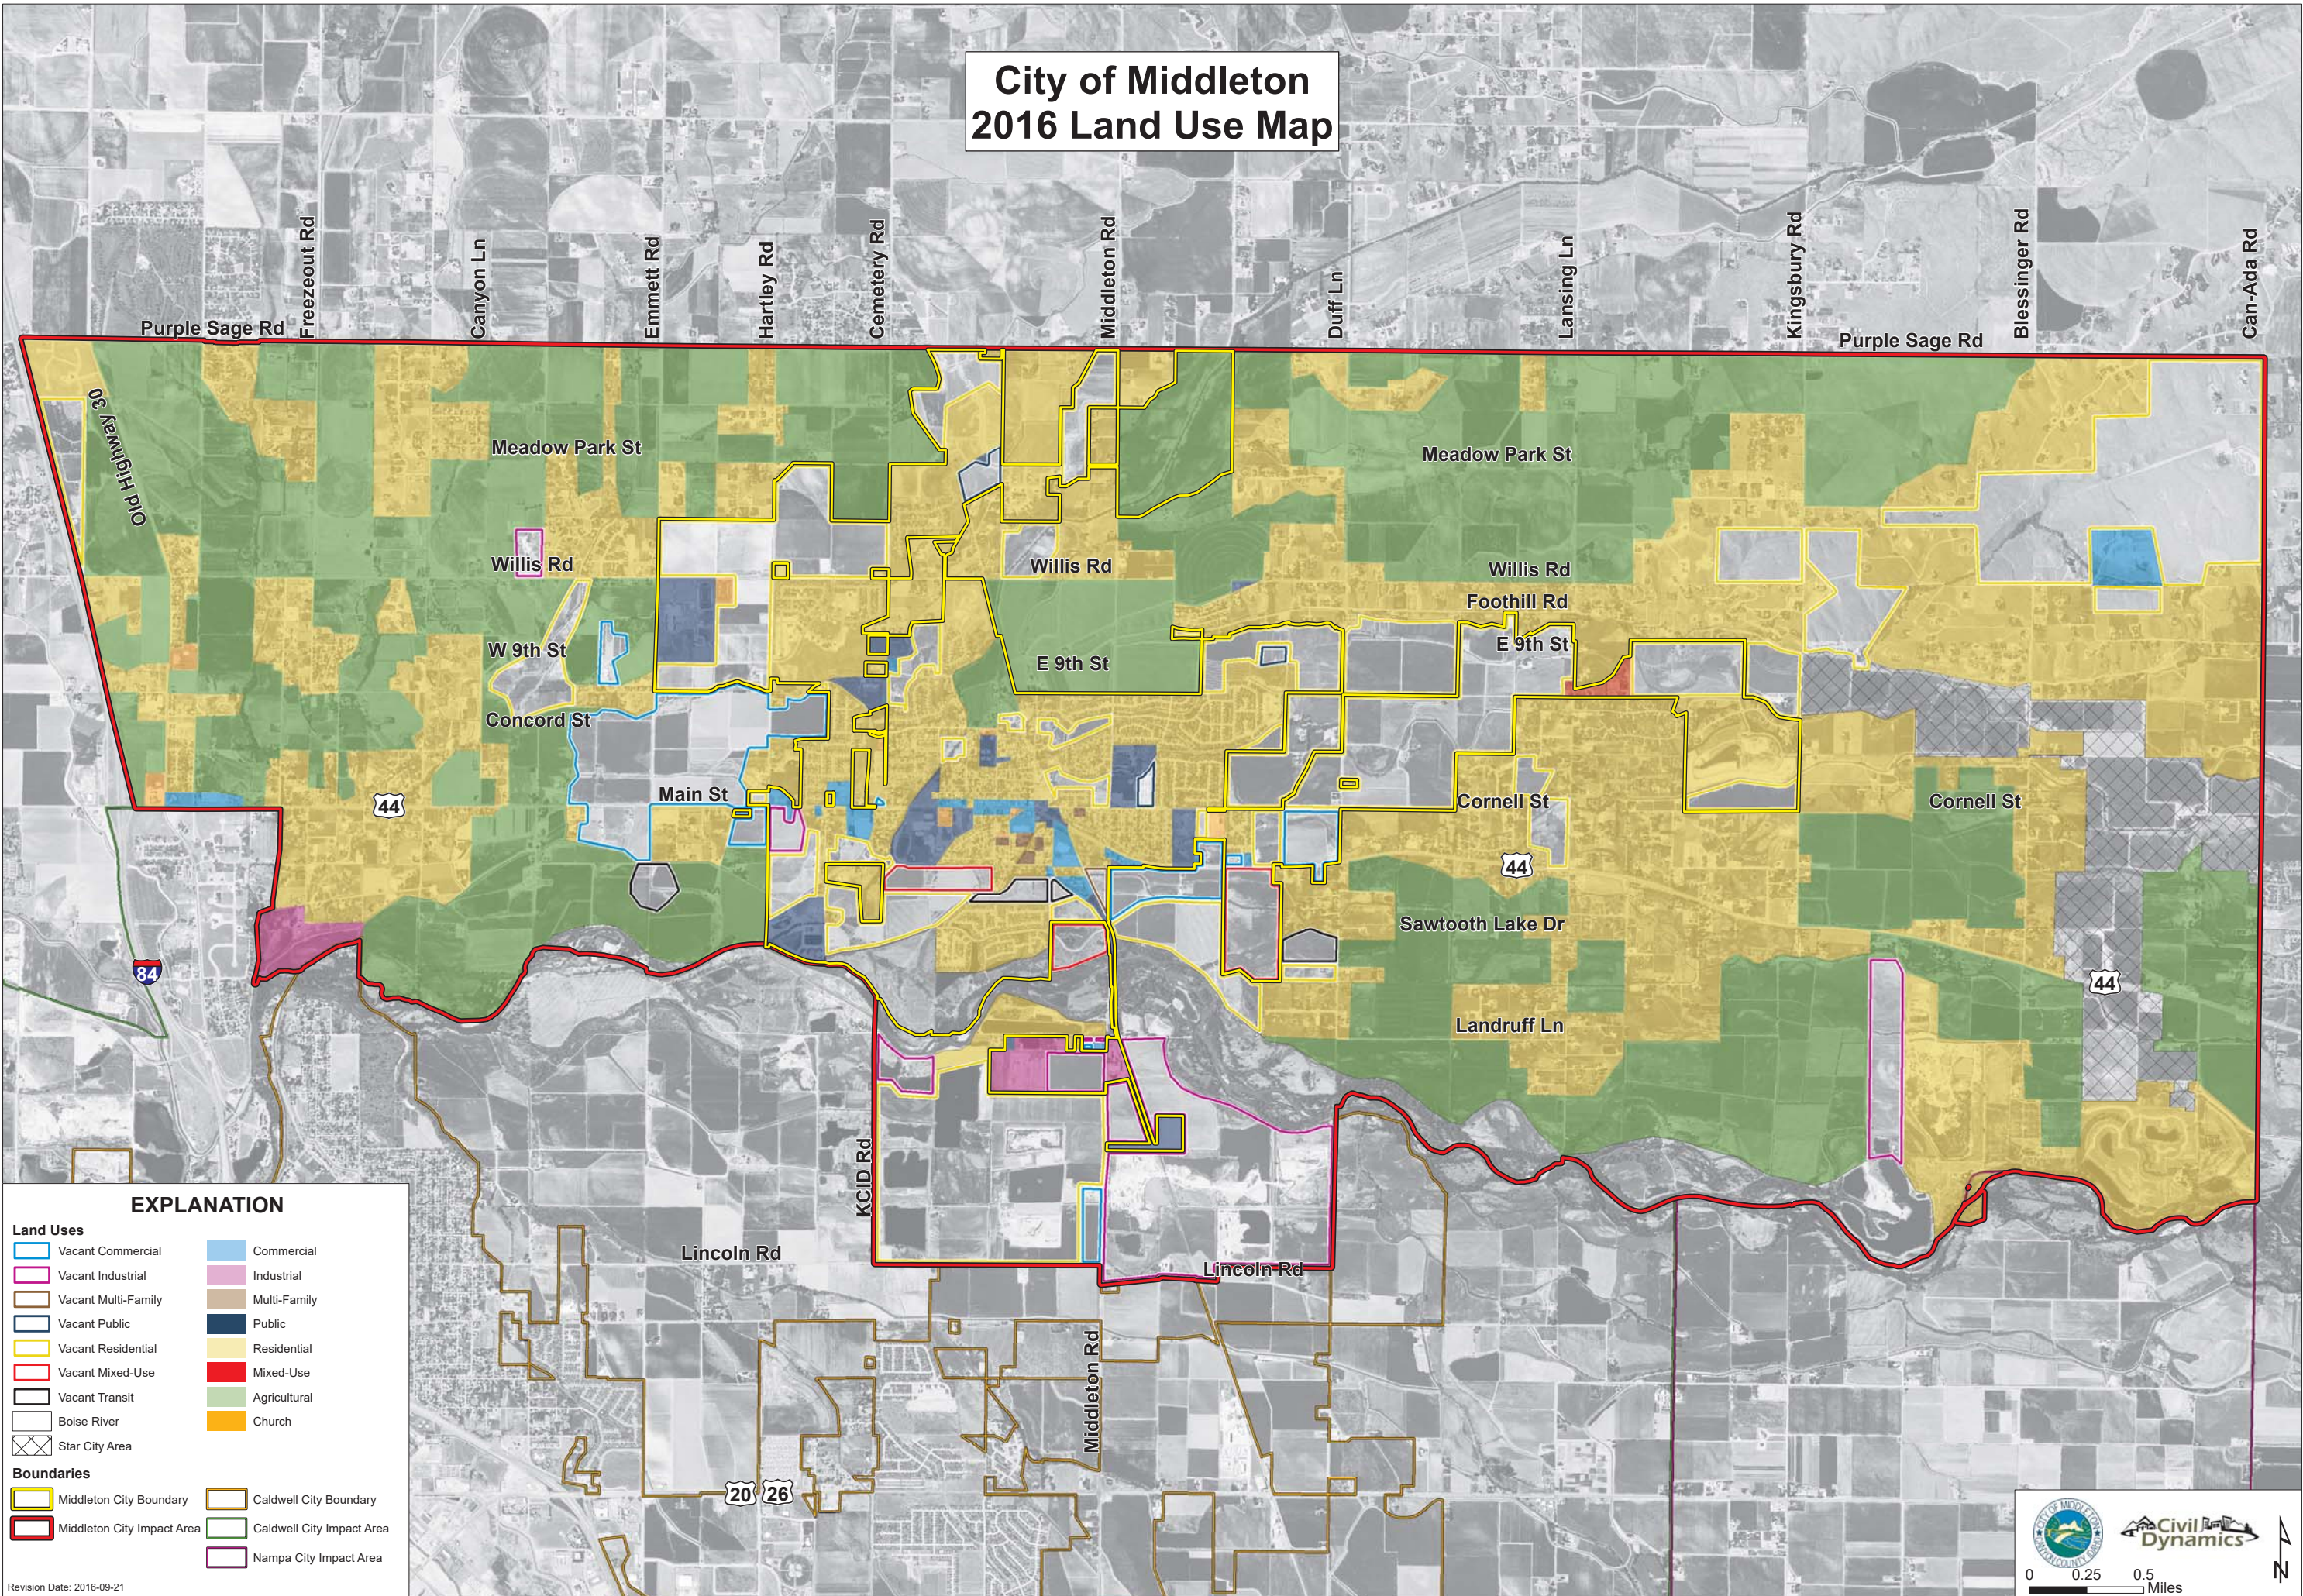

# City of Middleton 2016 Land Use Map

Purple Sage Rd Freezeout Rd Canyon Ln Emmett Rd Hartley Rd Cemetery Rd Middleton Rd Duff Ln Lansing Ln Kingsbury Rd Purple Sage Rd Blessinger Rd Can-Ada Rd

03 New Hwy 33 P10

Meadow Park St Meadow Park St

Willis Rd Willis Rd Willis Rd

W 9th St Foothill Rd E 9th St E 9th St

Concord St Main St Cornell St Cornell St

44 44 44

Sawtooth Lake Dr

Landruff Ln

Lincoln Rd Lincoln Rd

KCID Rd

Middleton Rd

20 26

**EXPLANATION**

**Land Uses**

Vacant Commercial	Commercial
Vacant Industrial	Industrial
Vacant Multi-Family	Multi-Family
Vacant Public	Public
Vacant Residential	Residential
Vacant Mixed-Use	Mixed-Use
Vacant Transit	Agricultural
Boise River	Church
Star City Area	

**Boundaries**

Middleton City Boundary	Caldwell City Boundary
Middleton City Impact Area	Caldwell City Impact Area
	Nampa City Impact Area

Revision Date: 2016-09-21

0 0.25 0.5 Miles