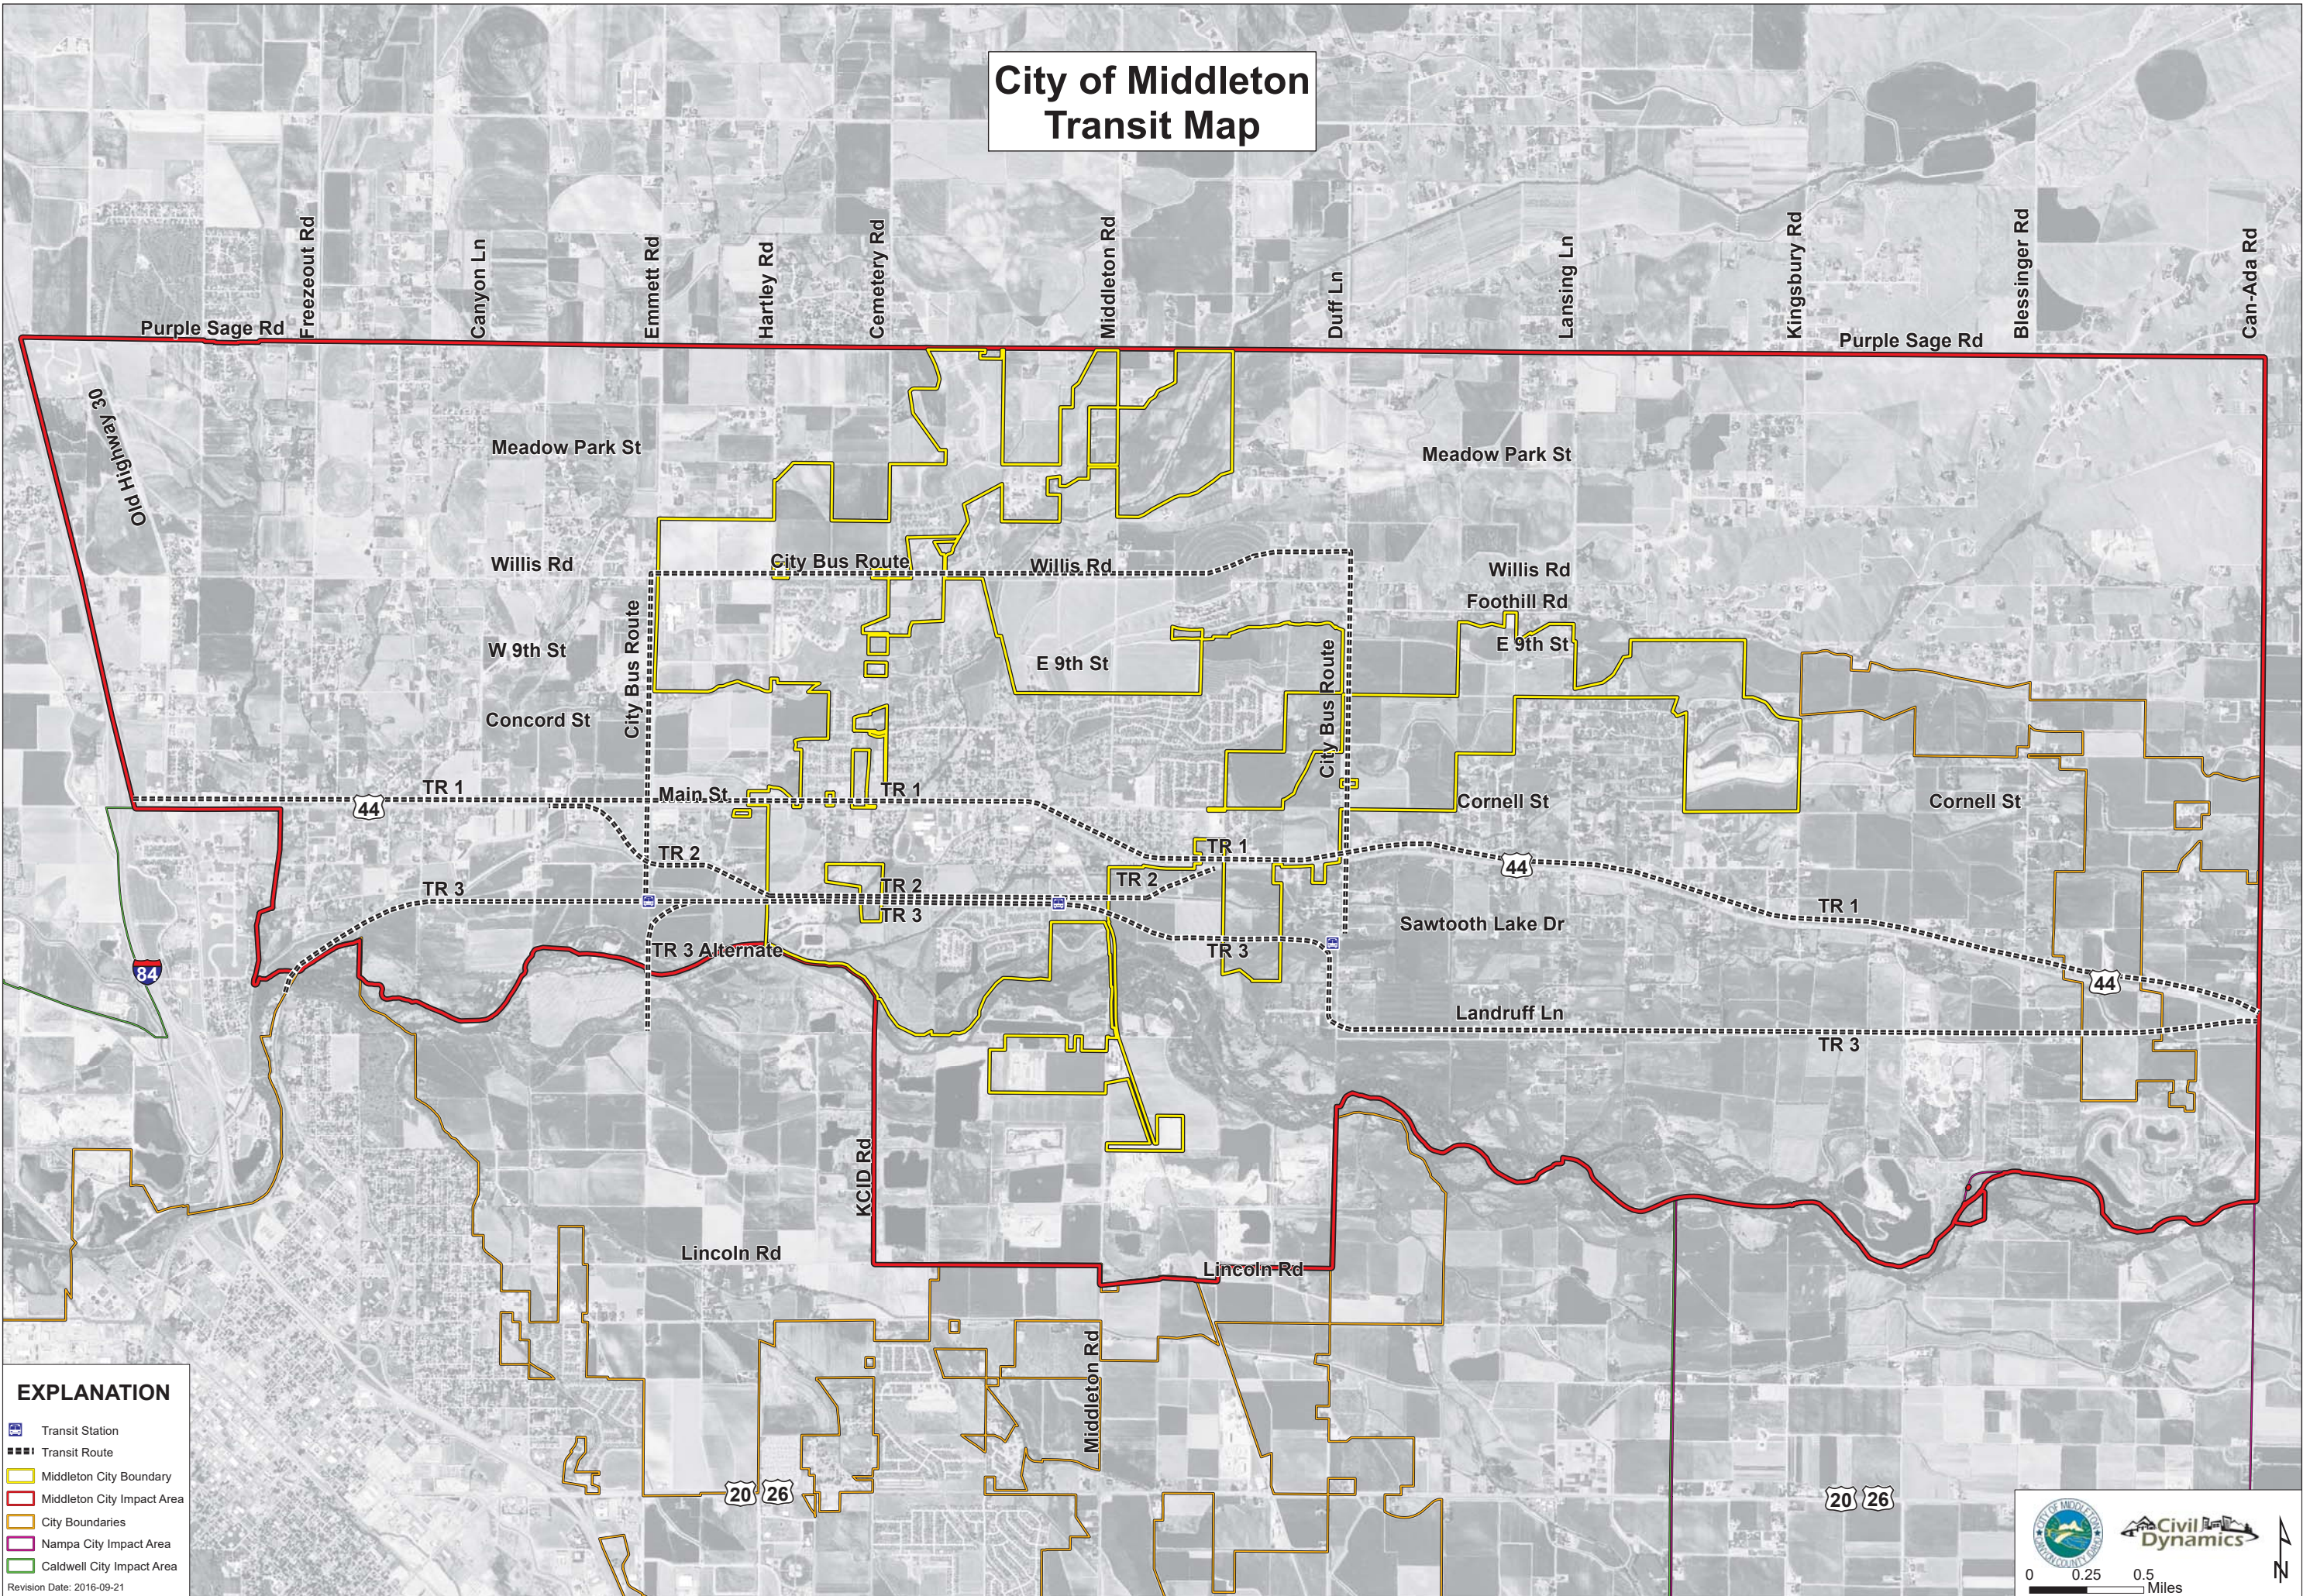

City of Middleton Transit Map

EXPLANATION

-  Transit Station
-  Transit Route
-  Middleton City Boundary
-  Middleton City Impact Area
-  City Boundaries
-  Nampa City Impact Area
-  Caldwell City Impact Area

Revision Date: 2016-09-21

Civil Dynamics

0 0.25 0.5 Miles