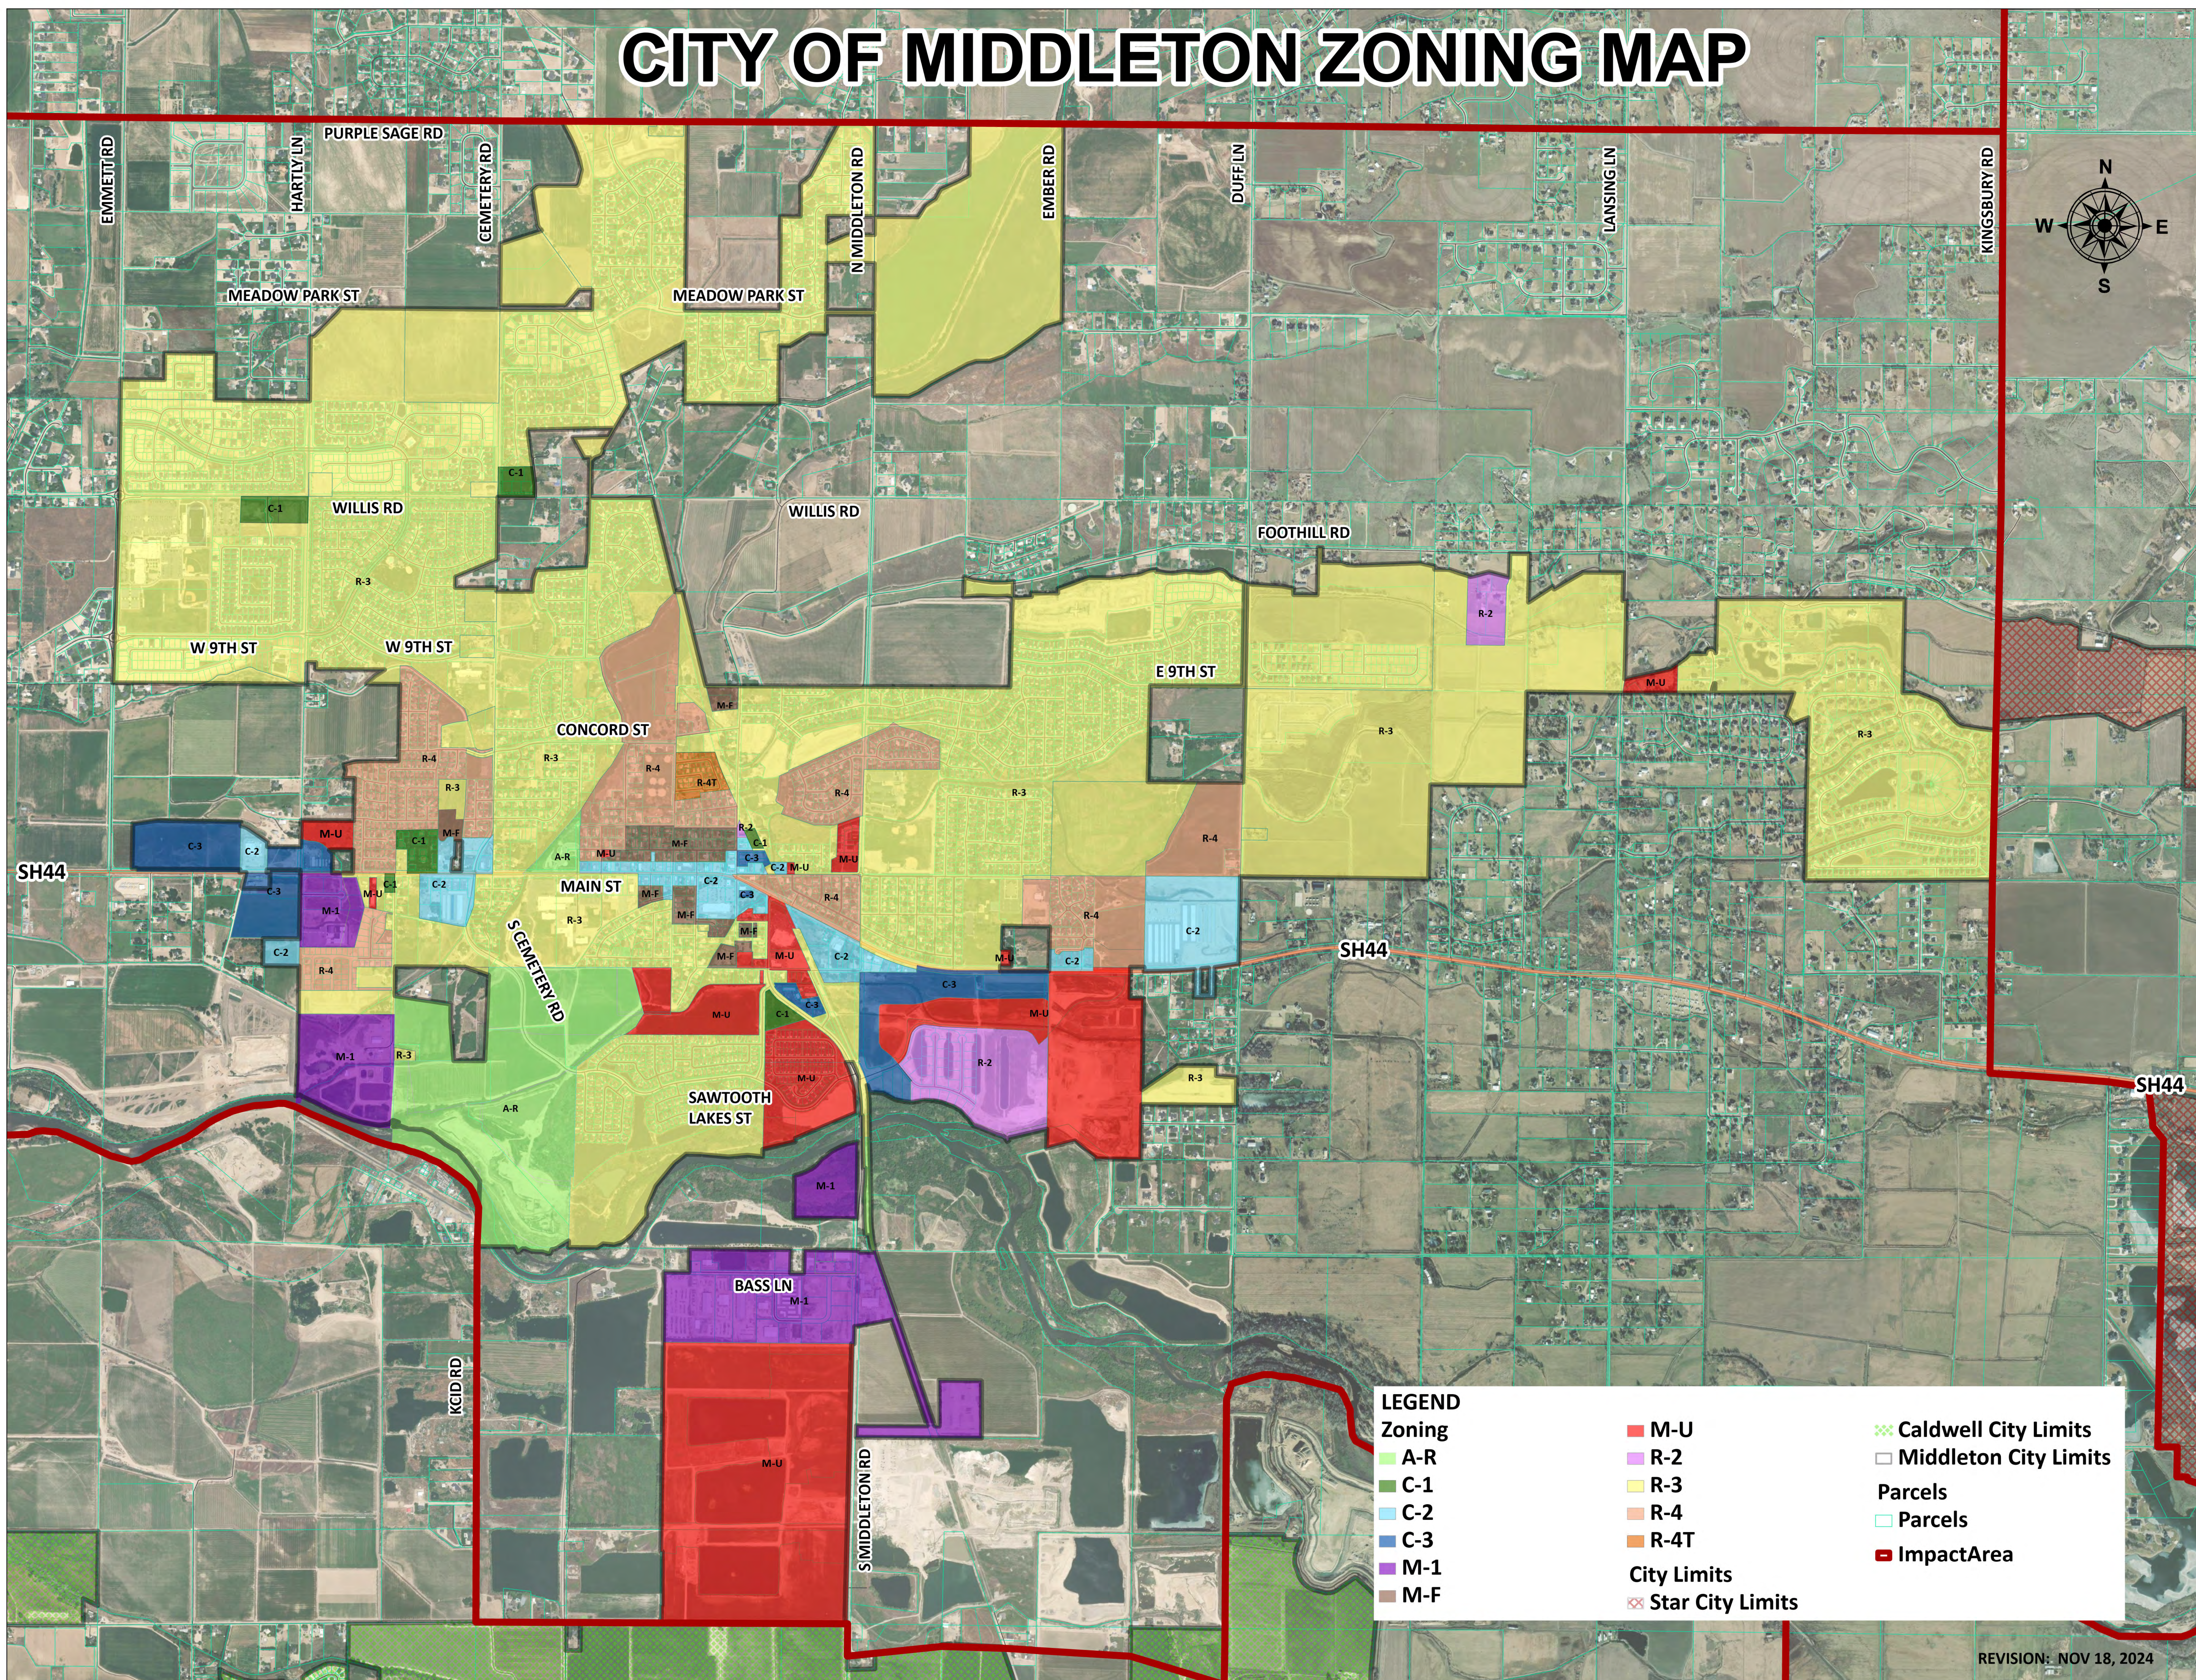

CITY OF MIDDLETON ZONING MAP

LEGEND

1. Zoning
2. A-R
   - C-1
   - C-2
   - C-3
   - M-1
   - M-F

- M-U
- R-2
- R-3
- R-4
- R-4T

1. City Limits
2. Star City Limits

- Caldwell City Limits
- Middleton City Limits
- Parcels
- Parcels
- ImpactArea

REVISION: NOV 18, 2024