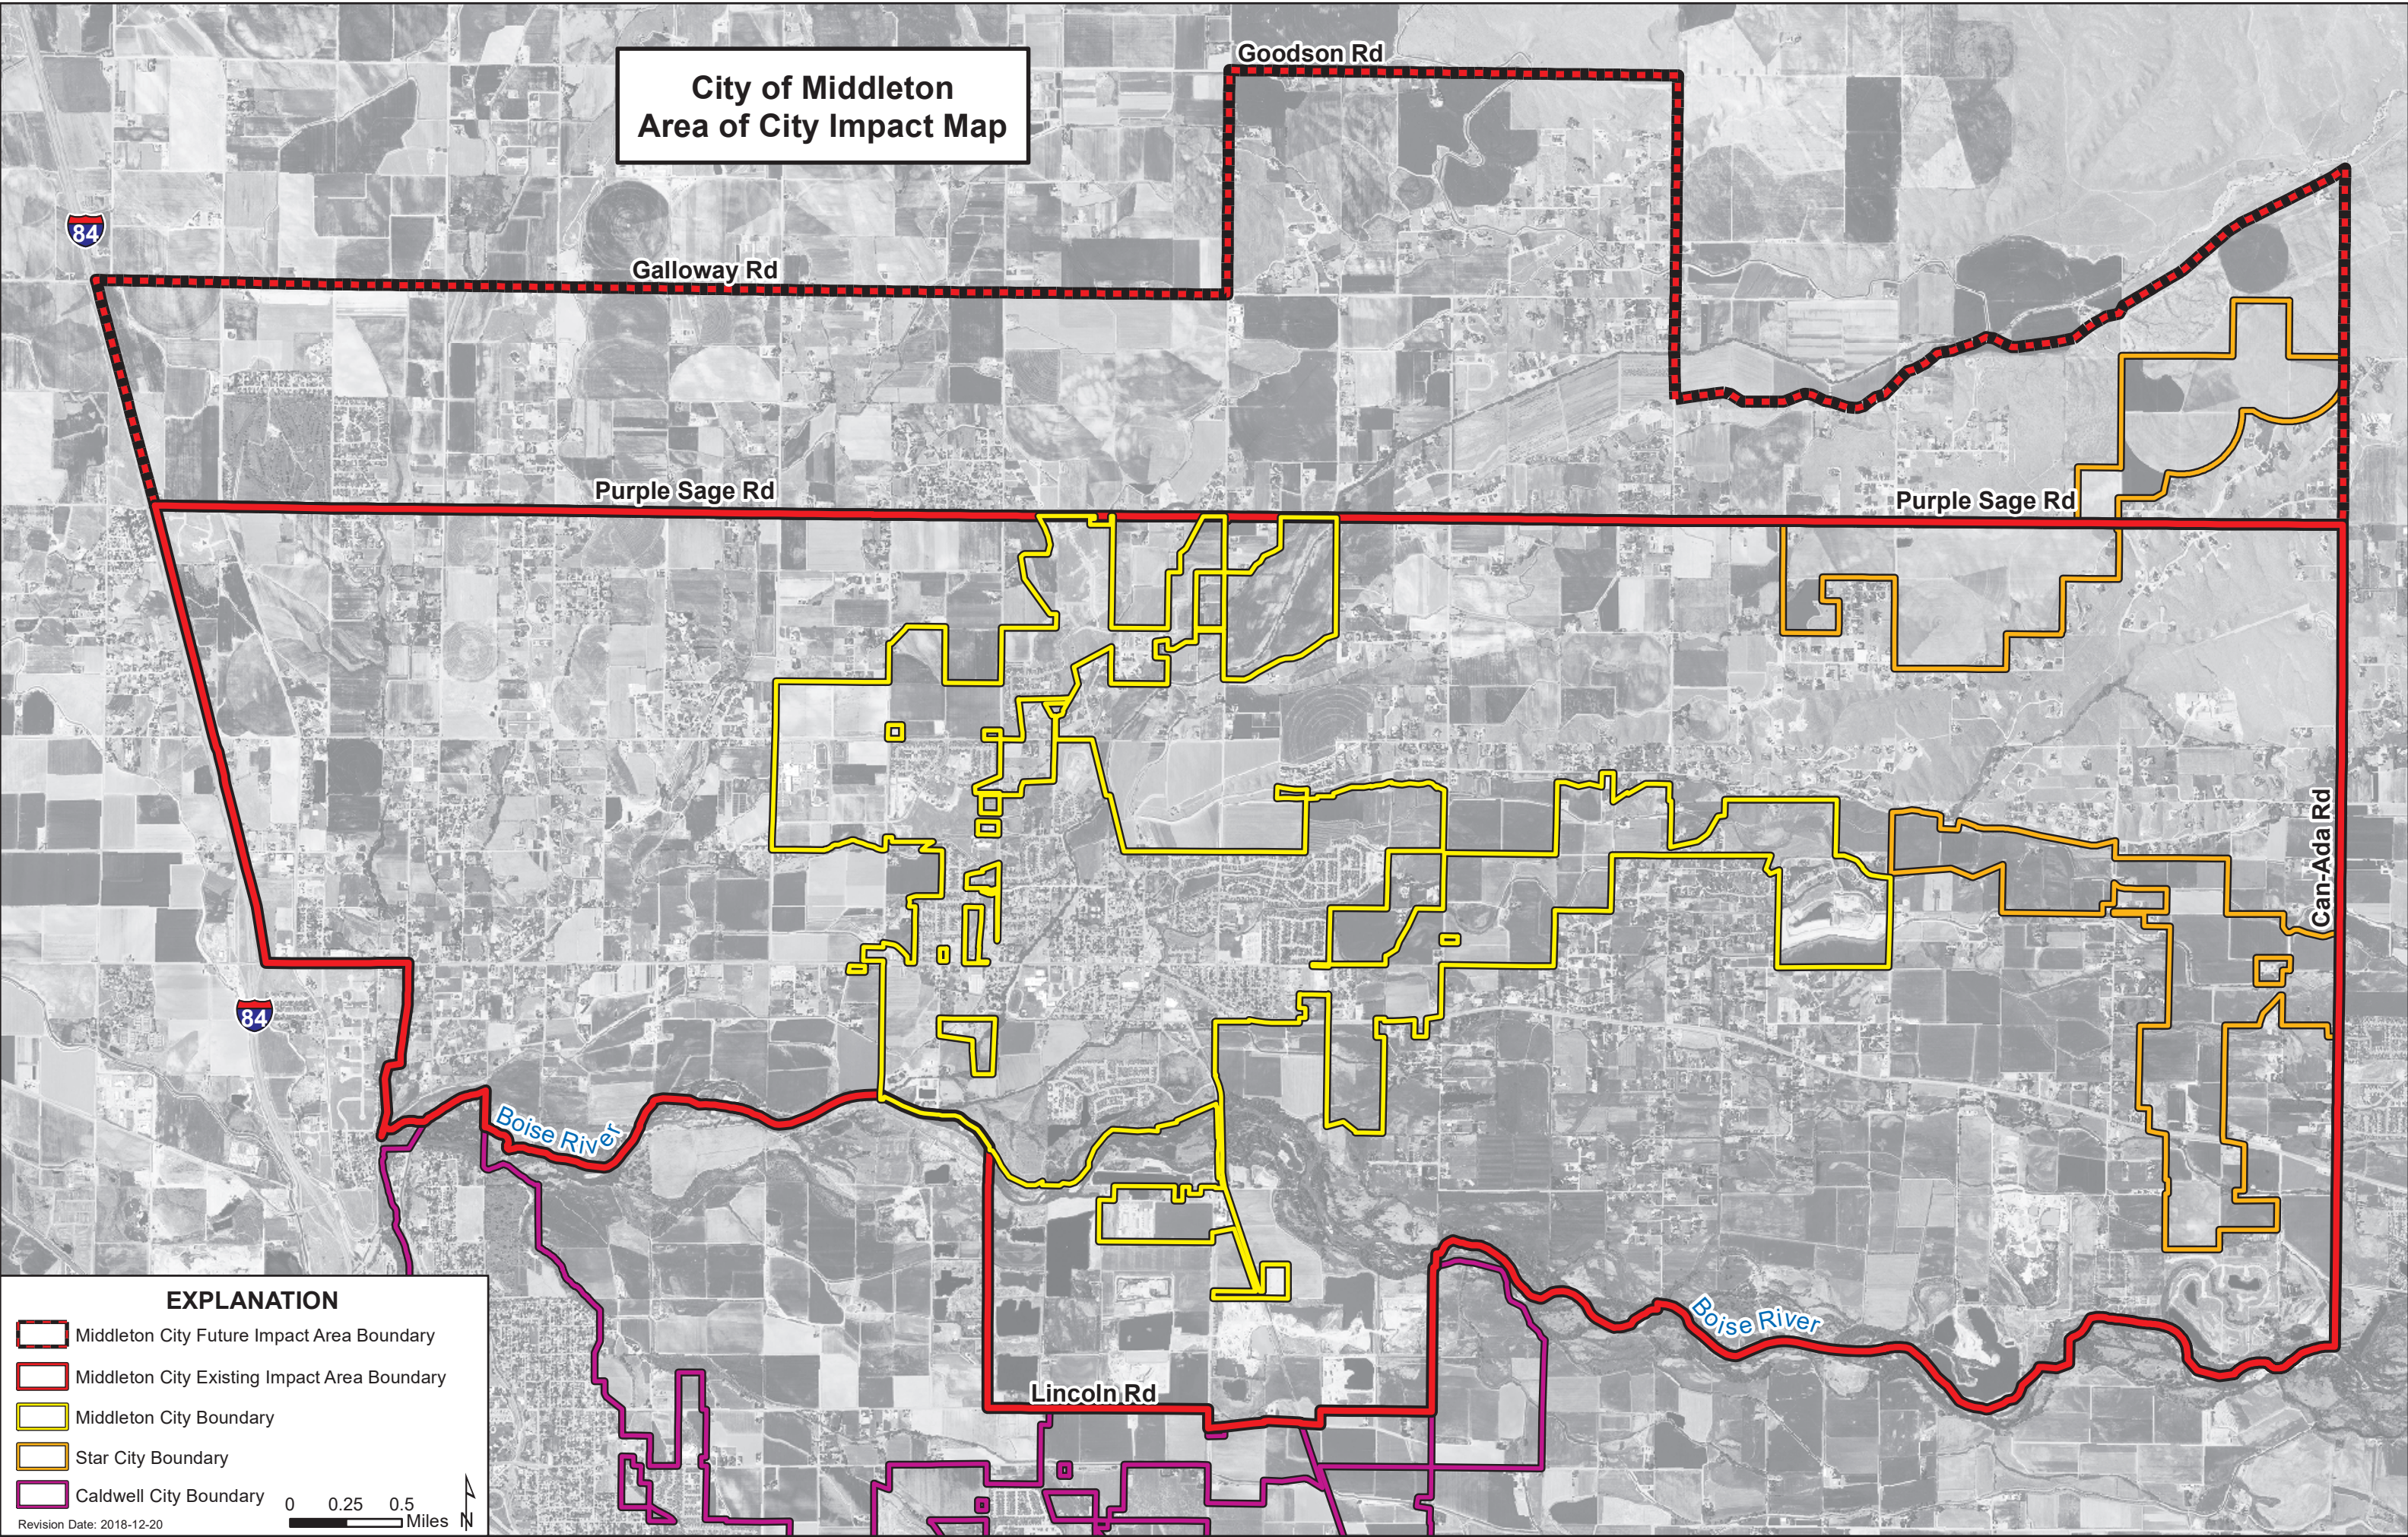

**City of Middleton
Area of City Impact Map**

EXPLANATION

- Middleton City Future Impact Area Boundary
- Middleton City Existing Impact Area Boundary
- Middleton City Boundary
- Star City Boundary
- Caldwell City Boundary

0 0.25 0.5 Miles

Revision Date: 2018-12-20