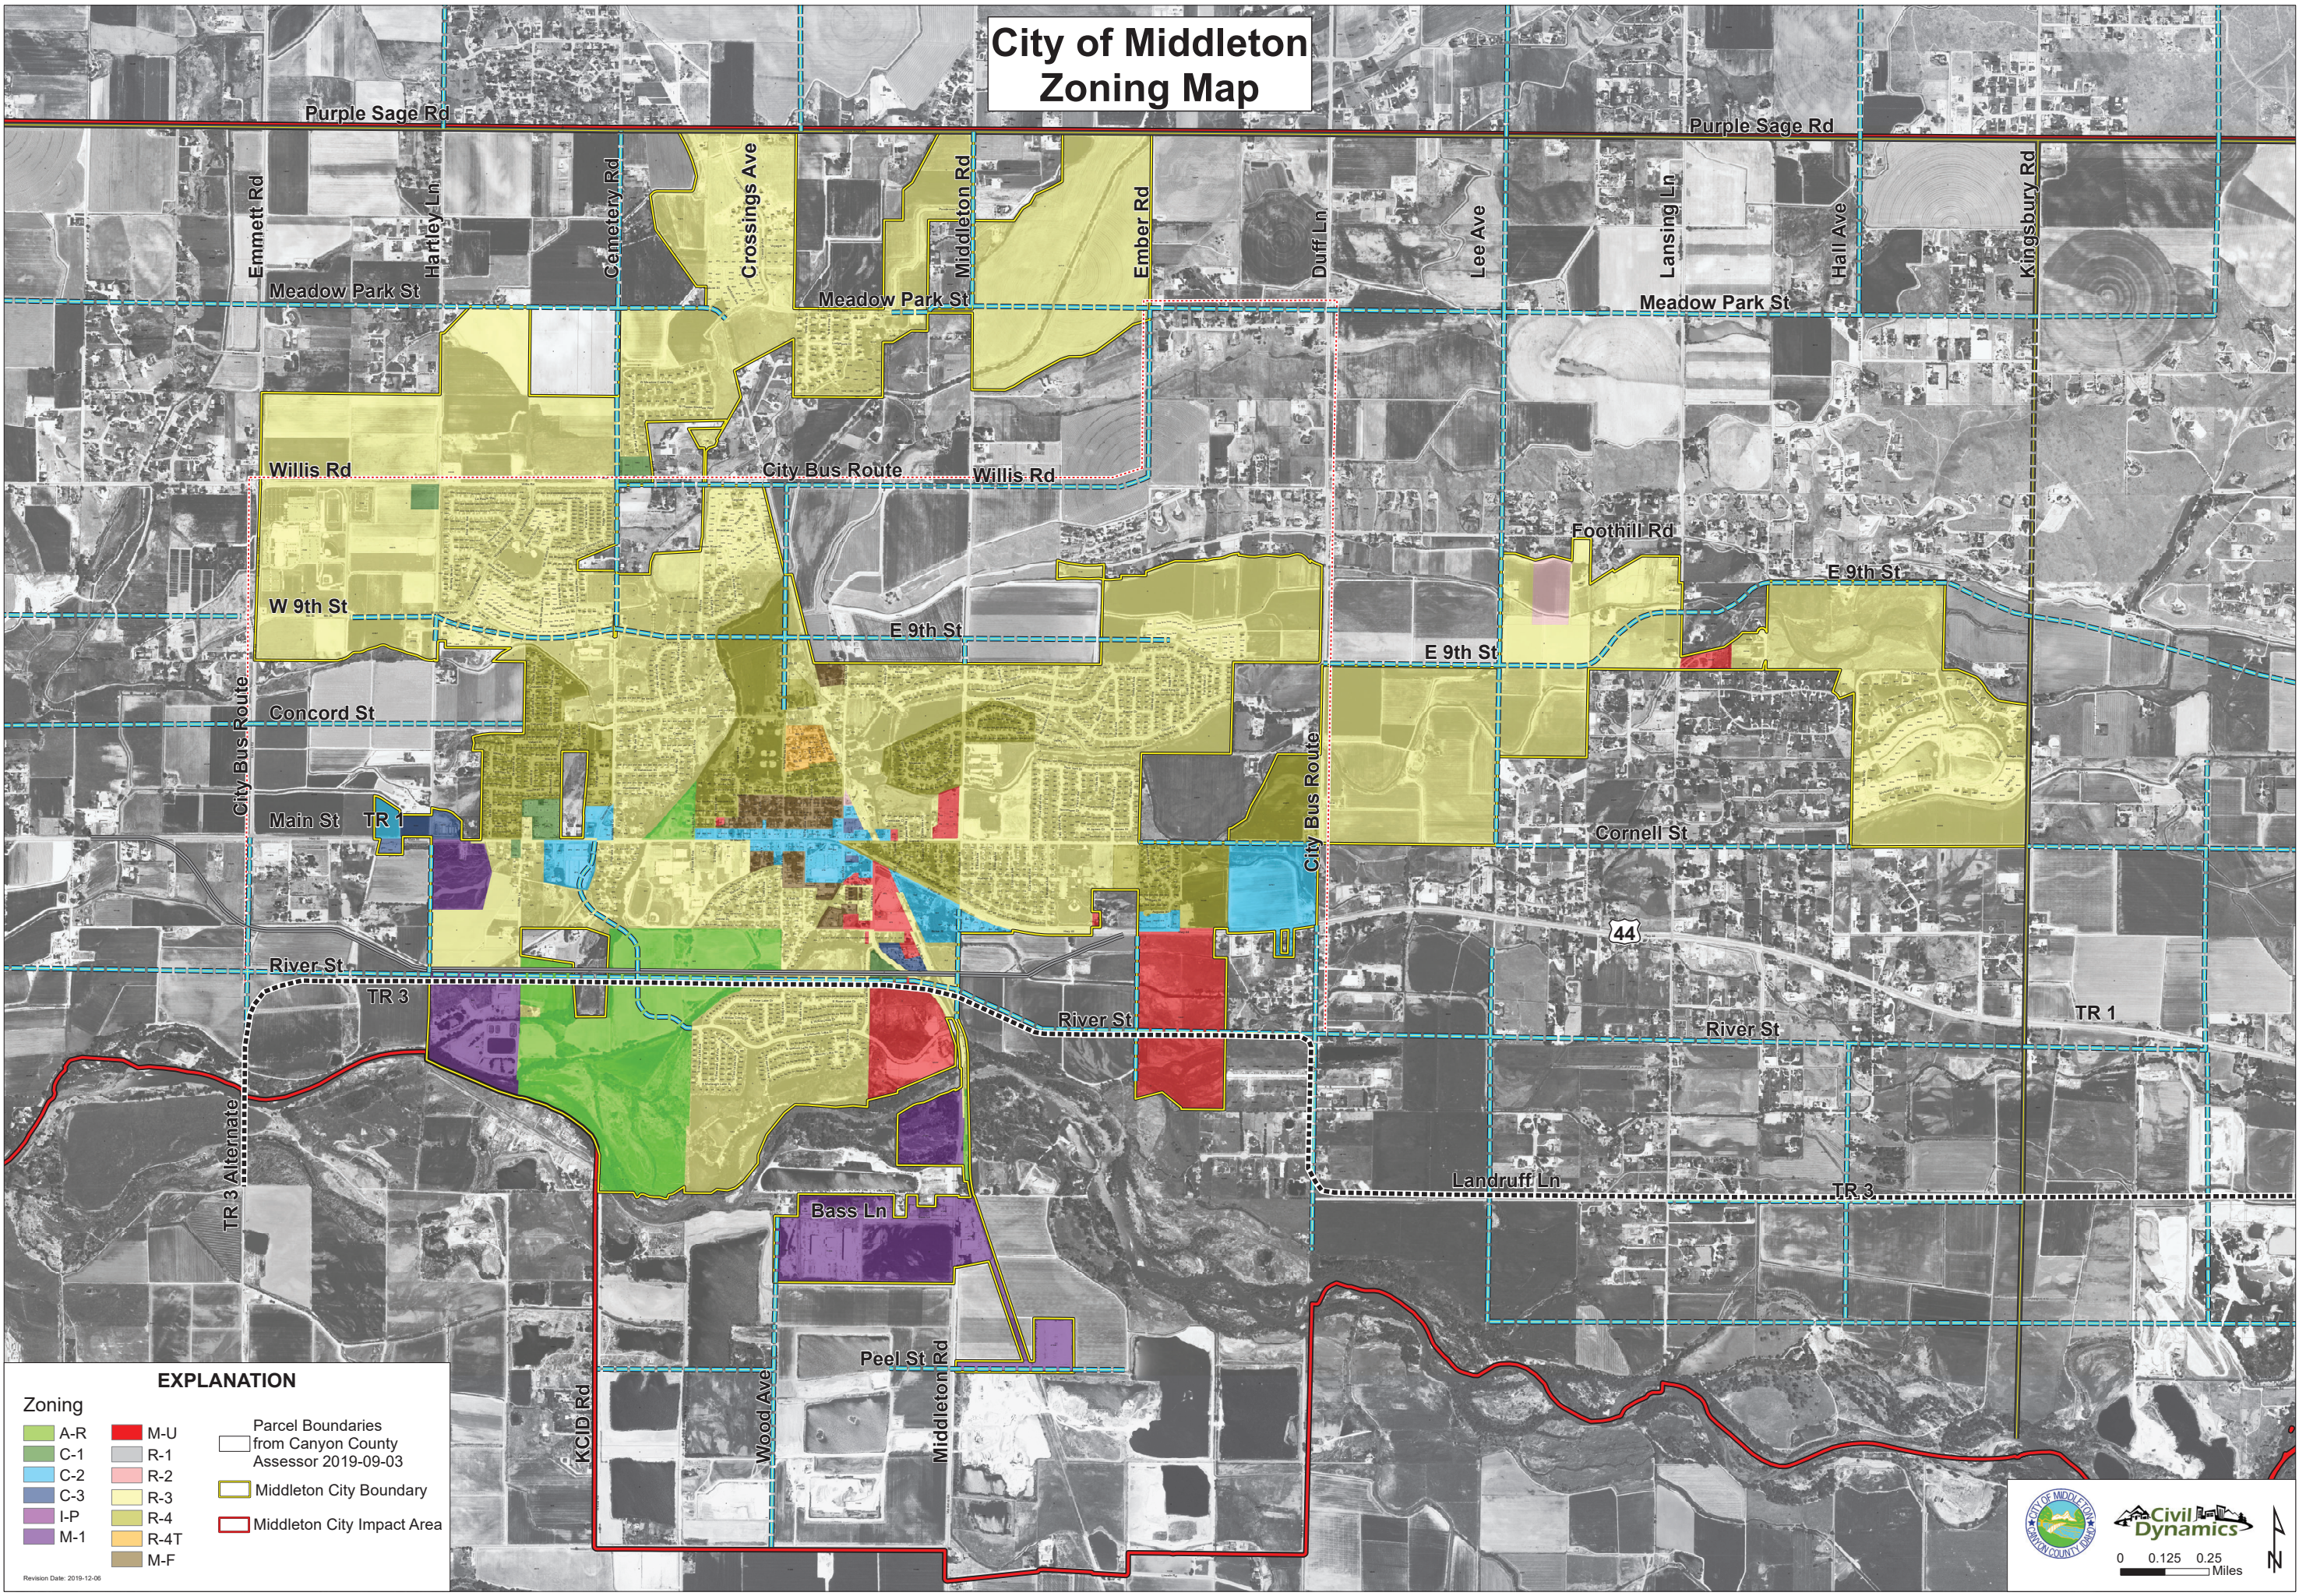

# City of Middleton Zoning Map

## EXPLANATION

<b>Zoning</b>	A-R	M-U	R-1	Parcel Boundaries from Canyon County Assessor 2019-09-03
C-1	R-2	R-3	Middleton City Boundary	
C-2	R-4	R-4T	Middleton City Impact Area	
C-3	M-F			
I-P				
M-1				

Revision Date: 2019-12-06

0 0.125 0.25 Miles