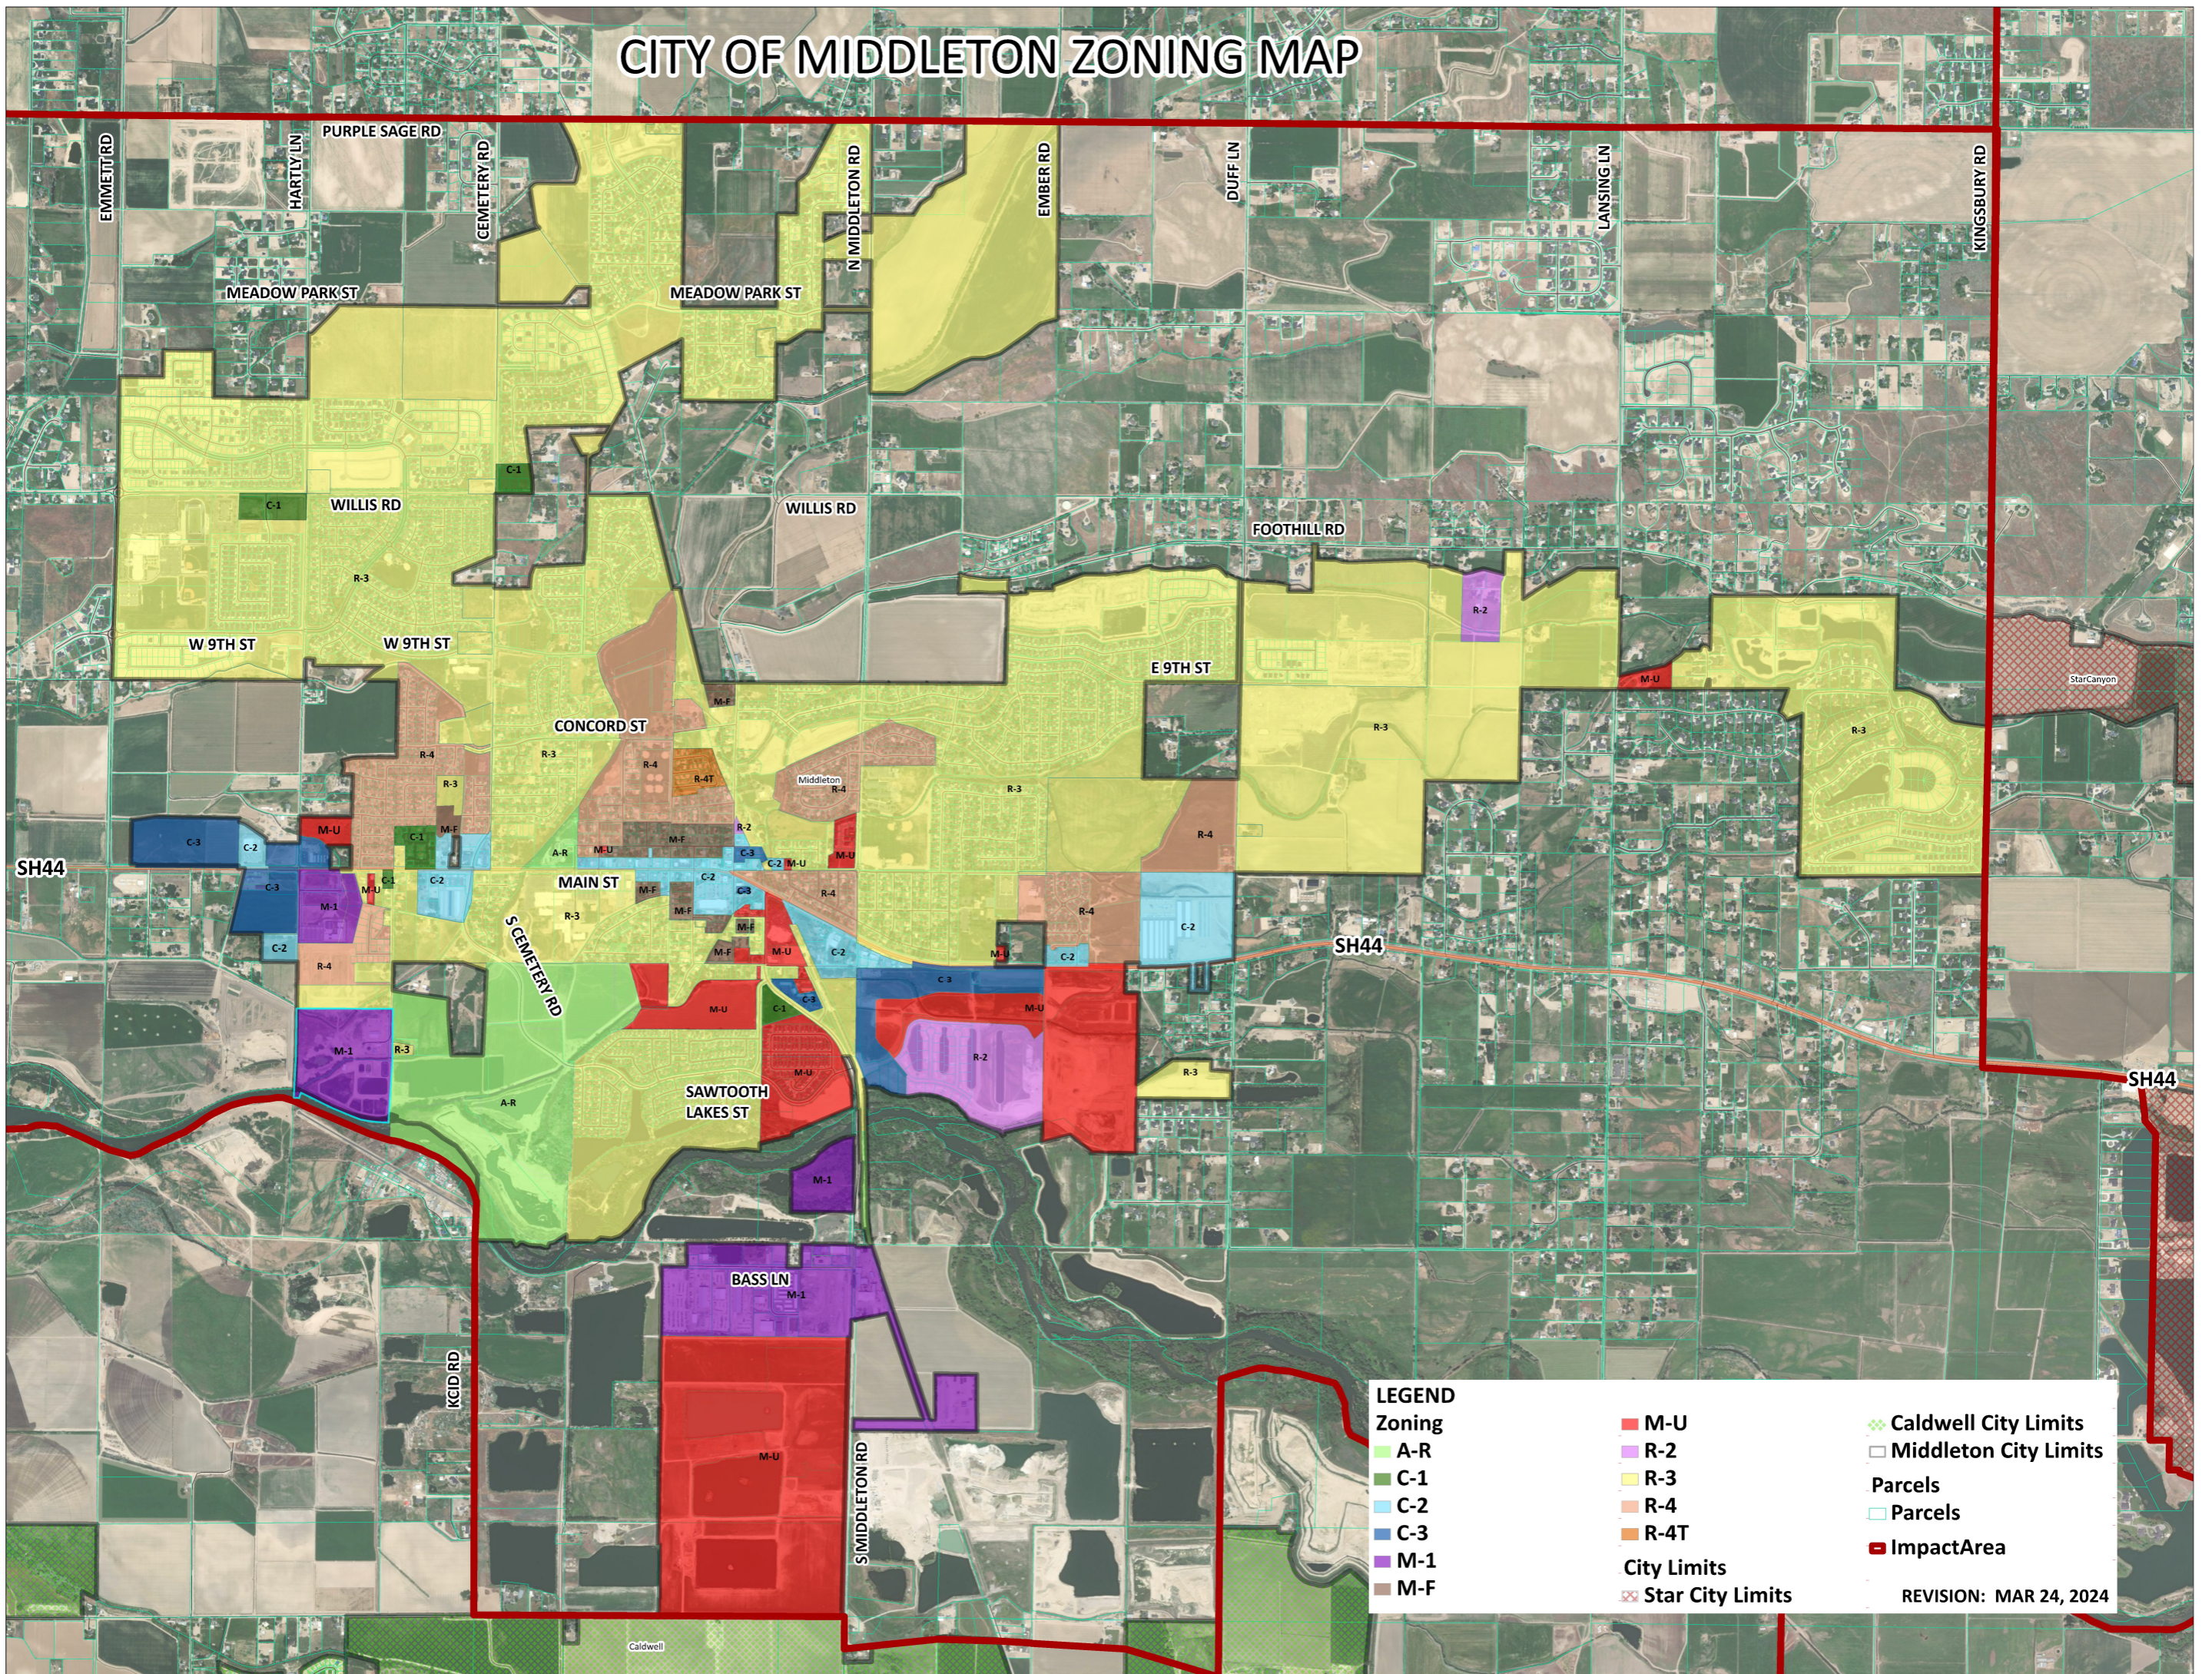

CITY OF MIDDLETON ZONING MAP

LEGEND

- Zoning
- A-R
 - C-1
 - C-2
 - C-3
 - M-1
 - M-F

- M-U
- R-2
- R-3
- R-4
- R-4T

- City Limits
- Star City Limits

- Caldwell City Limits
- Middleton City Limits
- Parcels
- Parcels
- ImpactArea

REVISION: MAR 24, 2024